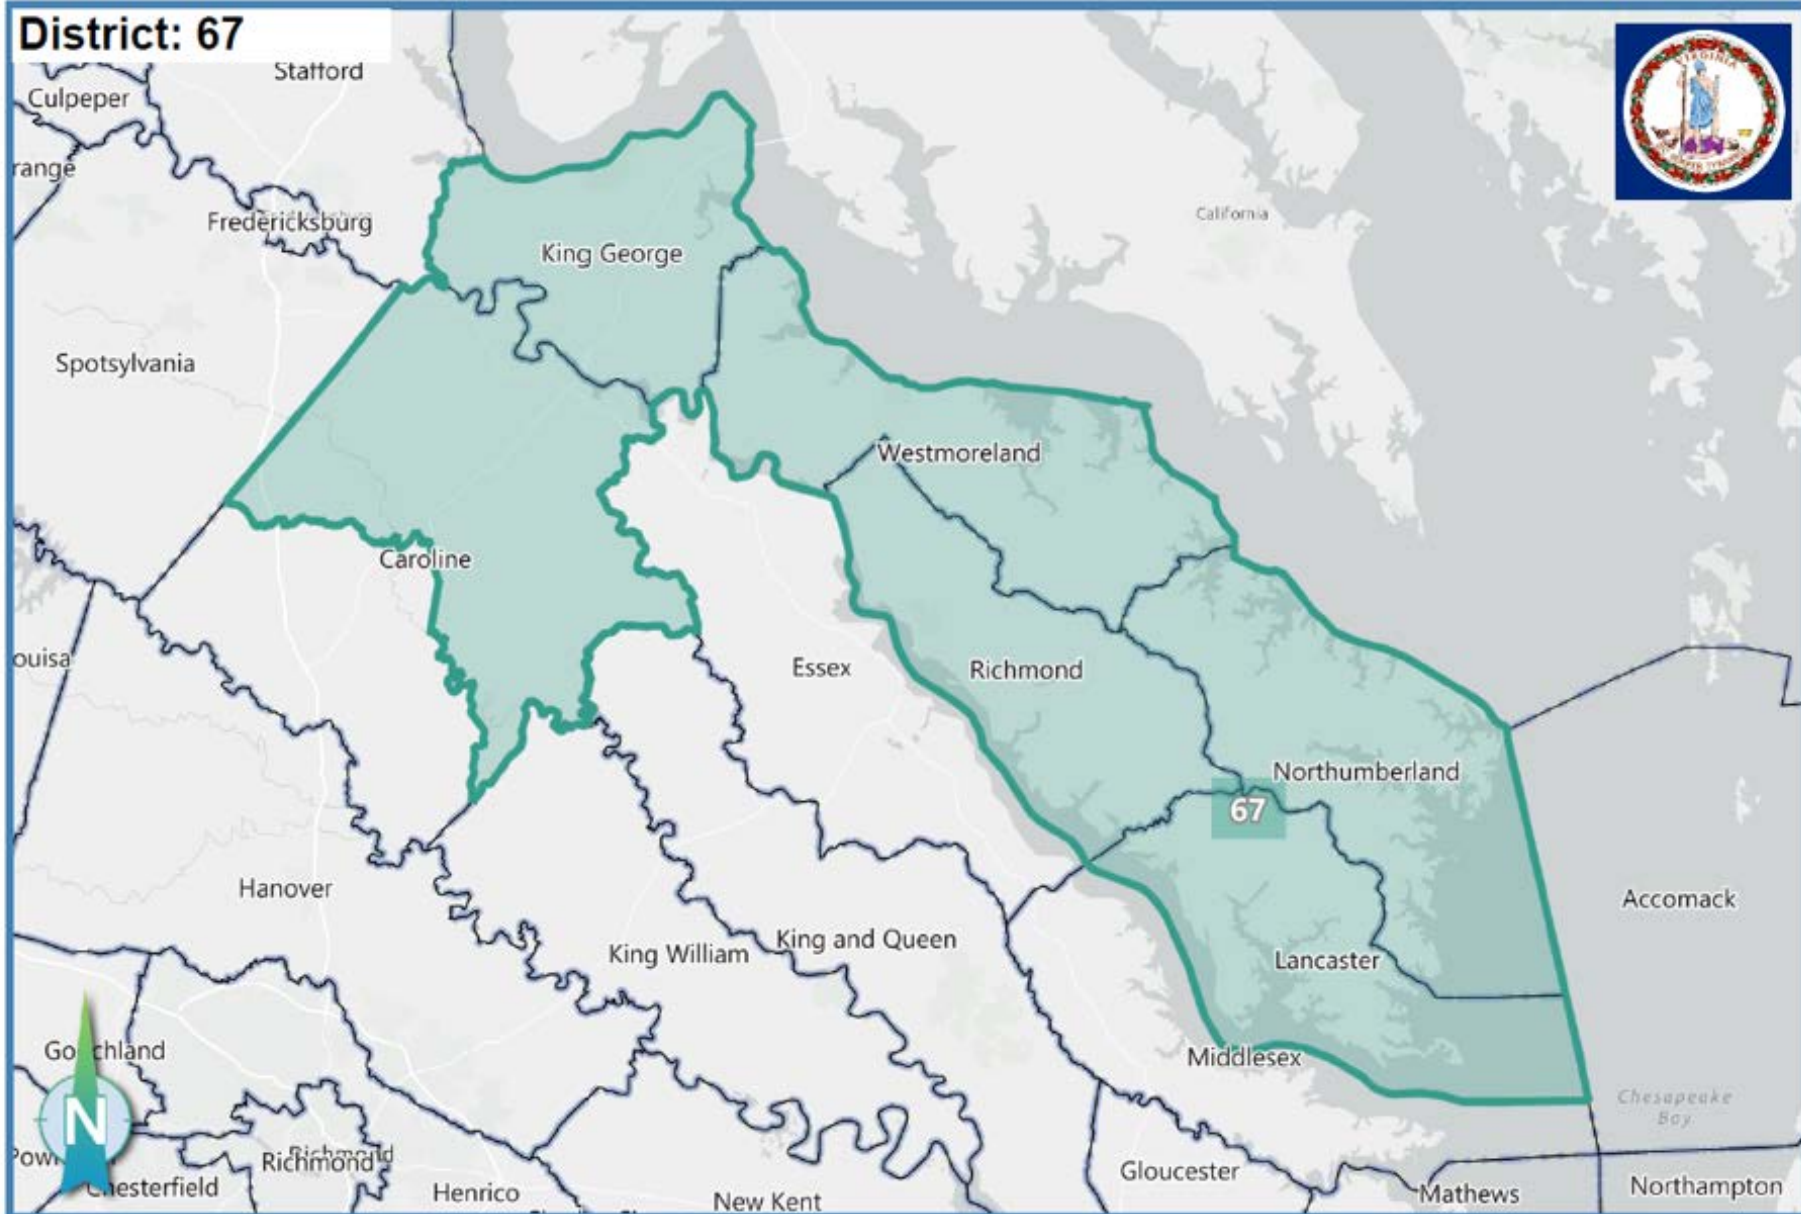

District: 67

Ideal Population: 86,314

Deviation: -0.40 %

Total Population: 85,966

Based on: 2020 Census Geography, 2020 PL94-171