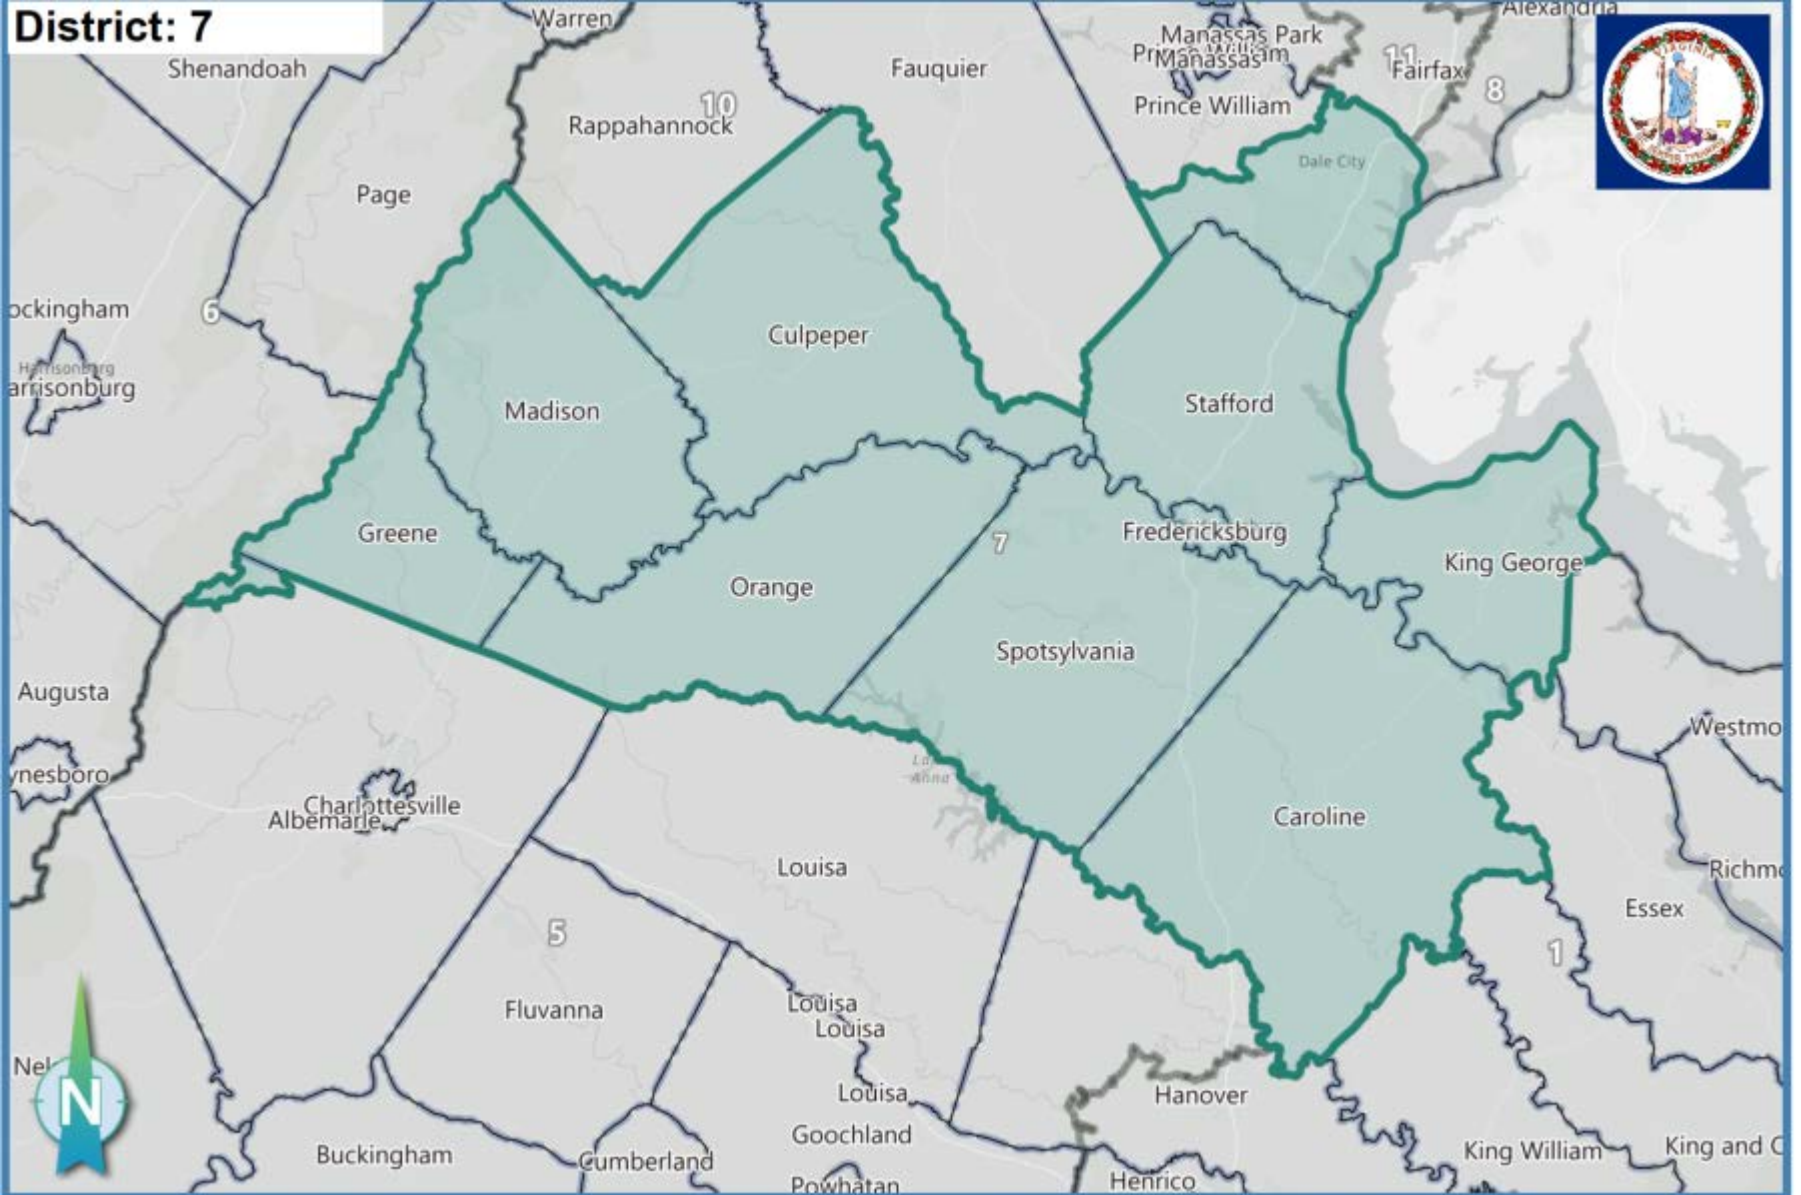

District: 7

Ideal Population: 784,672

Deviation: 0.00 %

Total Population: 784,672