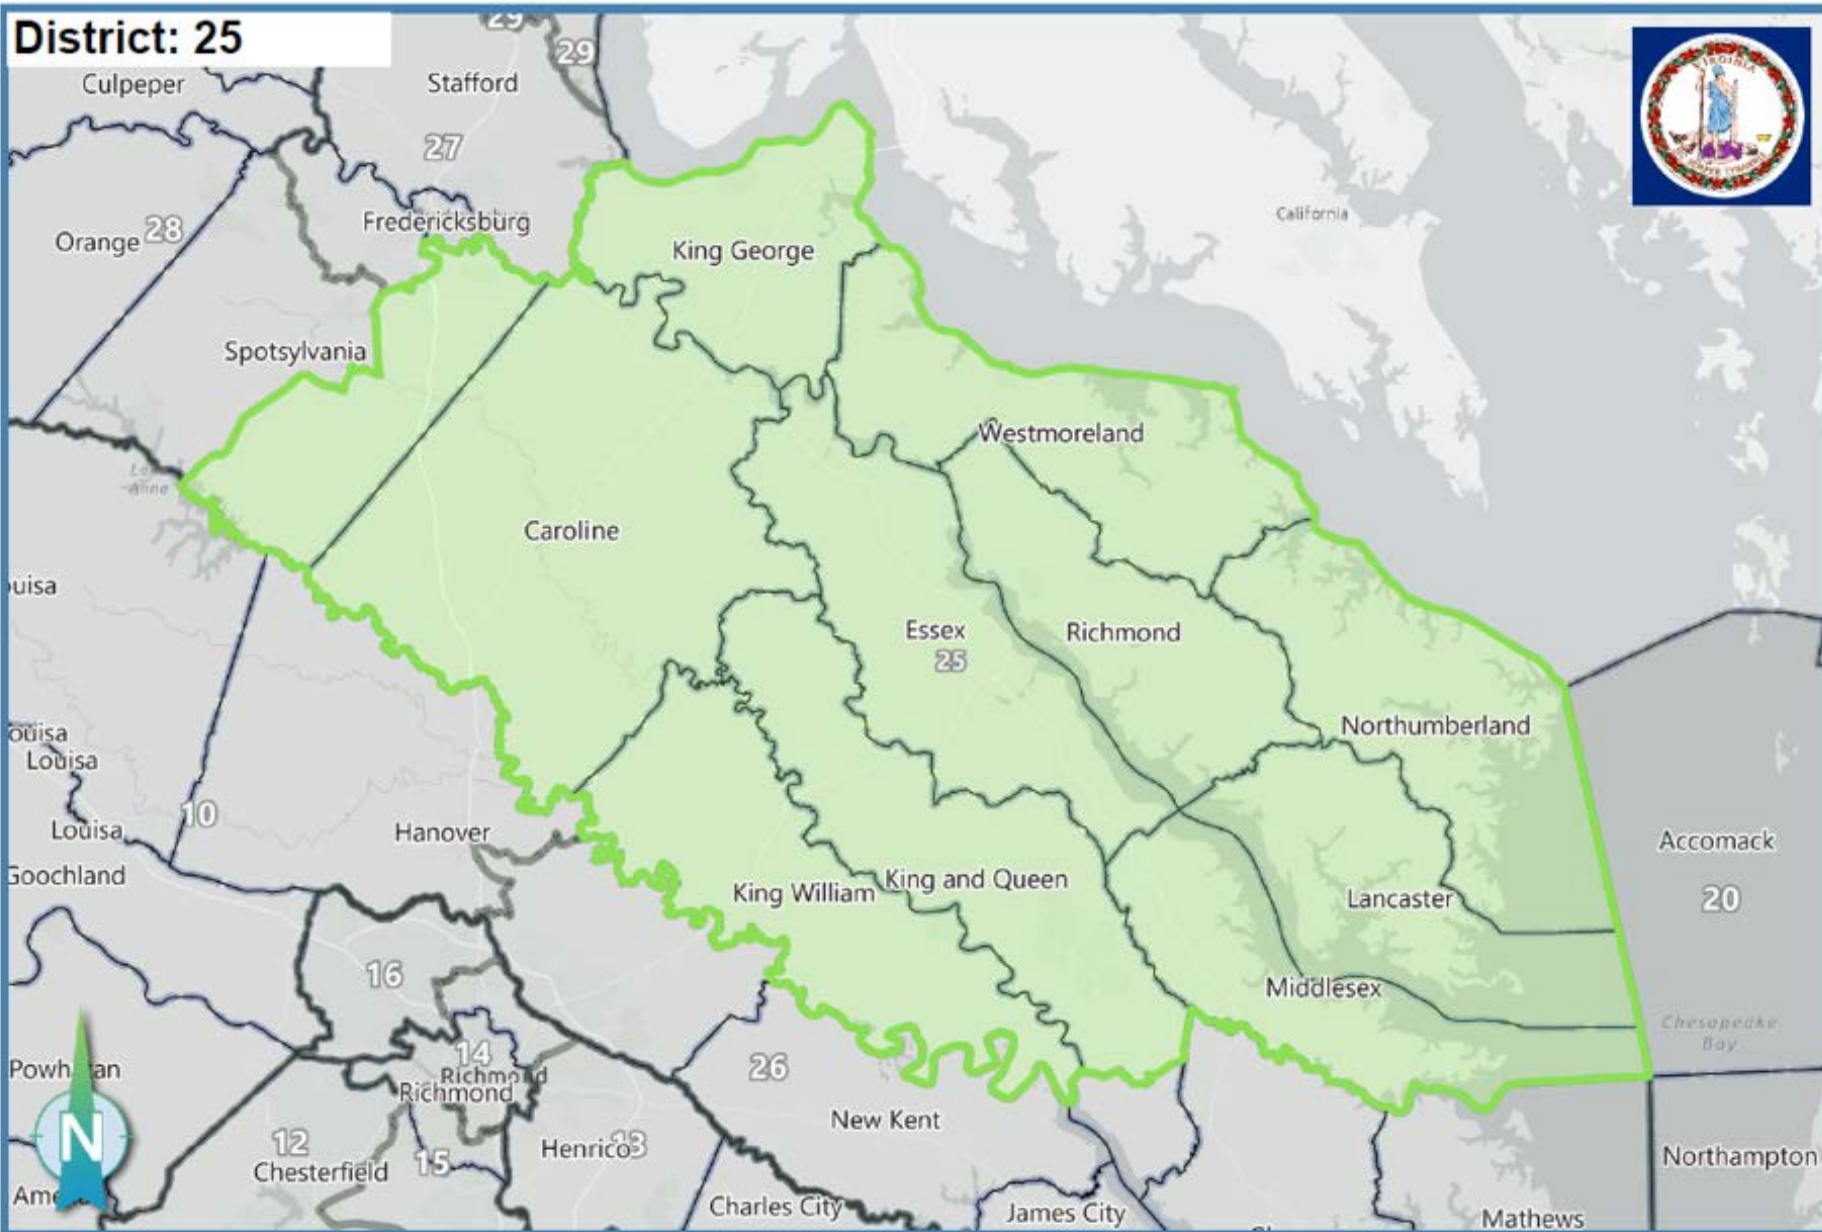

District: 25

Ideal Population: 215,785

Deviation: -2.02 %

Total Population: 211,418

Based on: 2020 Census Geography, 2020 PL94-171